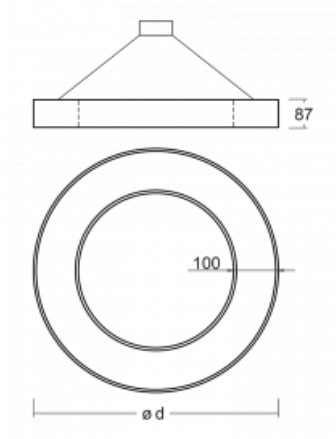

Luminaire

Rotao100

127-581I-10GGE/840, W

Technical drawing

Type of installation	Suspended
Light distribution	Direct-indirect
Luminaire shape	Circular
Colour of the luminaires	White
Material	Aluminium
Lifetime	L80/B20 50 000 hours
Warranty	5 years
Description of luminaires	Luminaire suspended
Dimensions	ø 850 mm × 87 mm
Light source	LED MODUL
Type of optical system	Microprisma
Luminous flux*	5270 lm
Colour Temperature	4000 K cool white
Luminous efficacy	91 lm/W
MacAdam Light source	3
Colour rendering index	80
UGR max. X=4H Y=8H, ρ=70,50,20	17.6

Curve

Luminaire power input* 58.2 W

Connection of the luminaires ON/OFF

Electrical voltage 220-240V

Frequency 50/60Hz

⊕ CE IP 20

*±10 %

Downloads