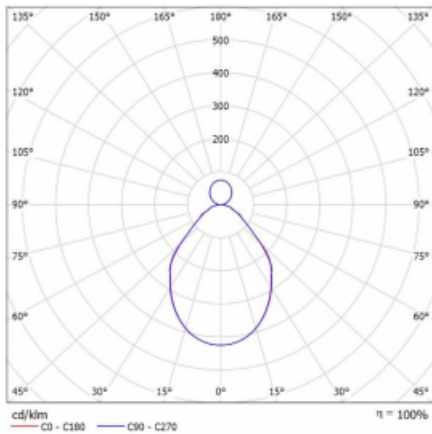

# Rotao100

127-581I-10GGE/840, B

**Curve**

Type of installation	Suspended
Light distribution	Direct-indirect
Luminaire shape	Circular
Colour of the luminaires	Black
Material	Aluminium
Lifetime	L80/B20 50 000 hours
Warranty	5 years
Description of luminaires	Luminaire suspended
Dimensions	ø 850 mm × 87 mm
Light source	LED MODUL
Type of optical system	Microprisma
Luminous flux*	5270 lm
Colour Temperature	4000 K cool white
Luminous efficacy	91 lm/W
MacAdam Light source	3
Colour rendering index	80
UGR max. X=4H Y=8H, ρ=70,50,20	17.6