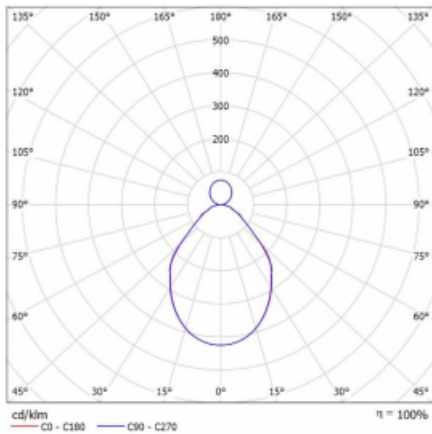

# Rotao100

127-581I-10GGE/830, S

**Curve**

Type of installation	Suspended
Light distribution	Direct-indirect
Luminaire shape	Circular
Colour of the luminaires	Silver
Material	Aluminium
Lifetime	L80/B20 50 000 hours
Warranty	5 years
Description of luminaires	Luminaire suspended
Dimensions	ø 850 mm × 87 mm
Light source	LED MODUL
Type of optical system	Microprisma
Luminous flux*	5020 lm
Colour Temperature	3000 K warm white
Luminous efficacy	86 lm/W
MacAdam Light source	3
Colour rendering index	80
UGR max. X=4H Y=8H, ρ=70,50,20	17.4