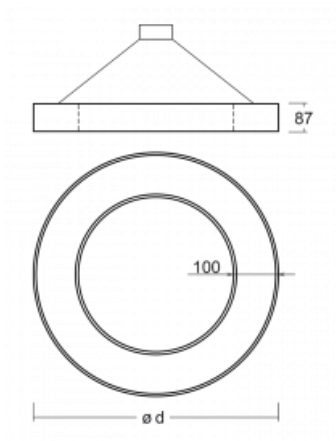

Luminaire

Rotao100

127-581I-10GGD/840, W

Technical drawing

Type of installation	Suspended
Light distribution	Direct-indirect
Luminaire shape	Circular
Colour of the luminaires	White
Material	Aluminium
Lifetime	L80/B20 50 000 hours
Warranty	5 years
Description of luminaires	Luminaire suspended
Dimensions	ø 850 mm × 87 mm
Weight	8.7 kg
Light source	LED MODUL
Type of optical system	Microprisma
Luminous flux*	5270 lm
Colour Temperature	4000 K cool white
Luminous efficacy	91 lm/W
MacAdam Light source	3
Colour rendering index	80
UGR max. X=4H Y=8H, $\rho=70,50,20$	17.6

Curve

Luminaire power input* 58.2 W

Connection of the luminaires DALI

Electrical voltage 220-240V

Frequency 50/60Hz

⊕ CE IP 20

*±10 %

Downloads