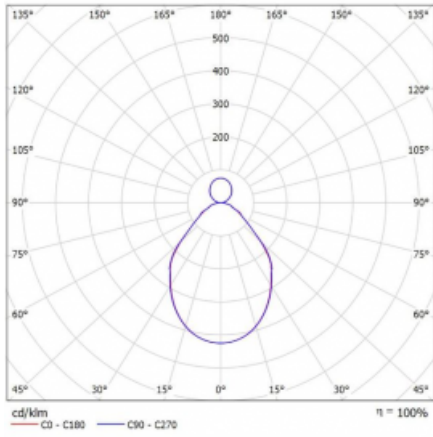

Luminaire

Rotao100

127-581I-10GGD/840, W

Technical drawing

Type of installation	Suspended
Light distribution	Direct-indirect
Luminaire shape	Circular
Colour of the luminaires	White
Material	Aluminium
Lifetime	L80/B20 50 000 hours
Warranty	5 years
Description of luminaires	Luminaire suspended
Dimensions	ø 850 mm × 87 mm
Weight	8.7 kg
Light source	LED MODUL
Type of optical system	Microprisma
Luminous flux*	5270 lm
Colour Temperature	4000 K cool white
Luminous efficacy	91 lm/W
MacAdam Light source	3
Colour rendering index	80
UGR max. X=4H Y=8H, $\rho=70,50,20$	17.6

Curve

Luminaire power input* 58.2 W

Connection of the luminaires DALI

Electrical voltage 220-240V

Frequency 50/60Hz

⊕ CE IP 20

*±10 %

Downloads