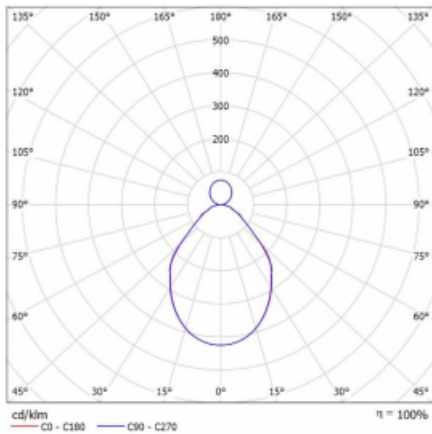

## Luminaire

# Rotao100

127-581I-10GGD/840, S

## Curve

Type of installation	Suspended
Light distribution	Direct-indirect
Luminaire shape	Circular
Colour of the luminaires	Silver
Material	Aluminium
Lifetime	L80/B20 50 000 hours
Warranty	5 years
Description of luminaires	Luminaire suspended
Dimensions	ø 850 mm × 87 mm
Weight	8.7 kg
Light source	LED MODUL
Type of optical system	Microprisma
Luminous flux*	5270 lm
Colour Temperature	4000 K cool white
Luminous efficacy	91 lm/W
MacAdam Light source	3
Colour rendering index	80
UGR max. X=4H Y=8H, ρ=70,50,20	17.6