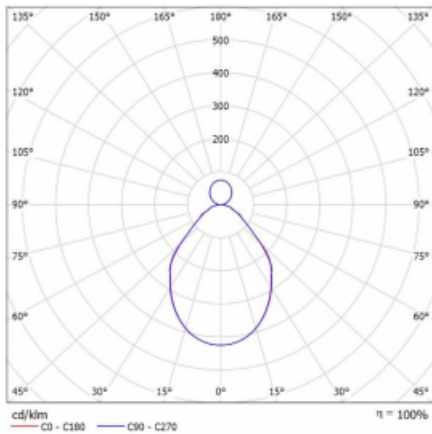

# Rotao100

127-581I-10GGD/840, B

**Curve**

Type of installation	Suspended
Light distribution	Direct-indirect
Luminaire shape	Circular
Colour of the luminaires	Black
Material	Aluminium
Lifetime	L80/B20 50 000 hours
Warranty	5 years
Description of luminaires	Luminaire suspended
item description	Black ceiling cup and cable
Dimensions	ø 850 mm × 87 mm
Weight	8.7 kg
Light source	LED MODUL
DIR optical system	Microprisma
INDIR optical system	Opal cover
Luminous flux*	5270 lm
Colour Temperature	4000 K cool white
Luminous efficacy	91 lm/W
MacAdam Light source	3
Colour rendering index	80
UGR max. X=4H Y=8H, ρ=70,50,20	17.6