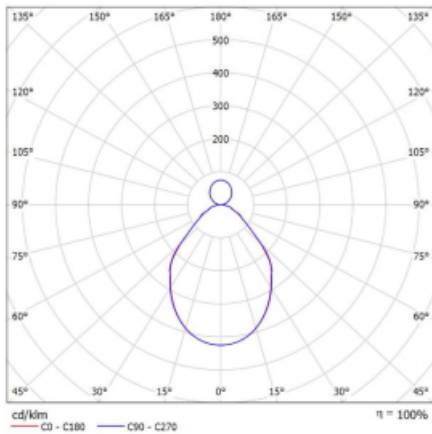

# Rotao100

127-581I-10GGD/830, S

**Curve**

Type of installation	Suspended
Light distribution	Direct-indirect
Luminaire shape	Circular
Colour of the luminaires	Silver
Material	Aluminium
Lifetime	L80/B20 50 000 hours
Warranty	5 years
Description of luminaires	Luminaire suspended
Dimensions	ø 850 mm × 87 mm
Weight	7.4 kg
Light source	LED MODUL
Type of optical system	Microprisma
Luminous flux*	5020 lm
Colour Temperature	3000 K warm white
Luminous efficacy	86 lm/W
MacAdam Light source	3
Colour rendering index	80
UGR max. X=4H Y=8H, ρ=70,50,20	17.4