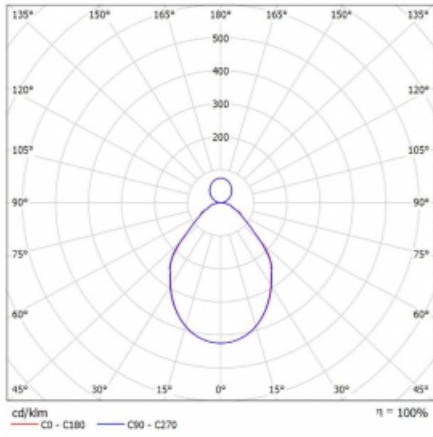

Luminaire

Rotao100

127-581I-10GEE/840, S

Technical drawing

Type of installation	Suspended
Light distribution	Direct-indirect
Luminaire shape	Circular
Colour of the luminaires	Silver
Material	Aluminium
Lifetime	L80/B20 50 000 hours
Warranty	5 years
Description of luminaires	Luminaire suspended
Dimensions	ø 850 mm × 87 mm
Weight	9.3 kg
Light source	LED MODUL
Type of optical system	Microprisma
Luminous flux*	3880 lm
Colour Temperature	4000 K cool white
Luminous efficacy	93 lm/W
MacAdam Light source	3
Colour rendering index	80
UGR max. X=4H Y=8H, $\rho=70,50,20$	16.5

Curve

Luminaire power input* 41.5 W

Connection of the luminaires ON/OFF

Electrical voltage 220-240V

Frequency 50/60Hz

⊕ CE IP 20

*±10 %

Downloads