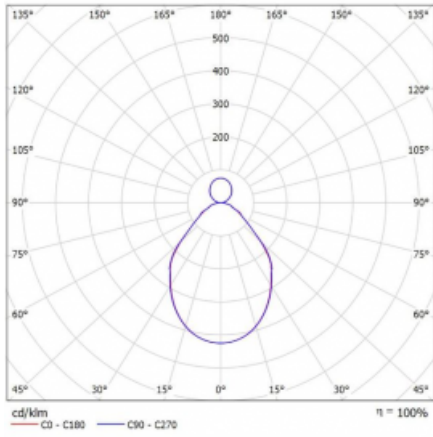

Luminaire

Rotao100

127-581I-10GED/830, W

Technical drawing

Type of installation	Suspended
Light distribution	Direct-indirect
Luminaire shape	Circular
Colour of the luminaires	White
Material	Aluminium
Lifetime	L80/B20 50 000 hours
Warranty	5 years
Description of luminaires	Luminaire suspended
Dimensions	ø 850 mm × 87 mm
Weight	9.4 kg
Light source	LED MODUL
Type of optical system	Microprisma
Luminous flux*	3680 lm
Colour Temperature	3000 K warm white
Luminous efficacy	89 lm/W
MacAdam Light source	3
Colour rendering index	80
UGR max. X=4H Y=8H, $\rho=70,50,20$	16.4

Curve

Luminaire power input* 41.5 W

Connection of the luminaires DALI

Electrical voltage 220-240V

Frequency 50/60Hz

⊕ CE IP 20

* $\pm 10\%$

Downloads