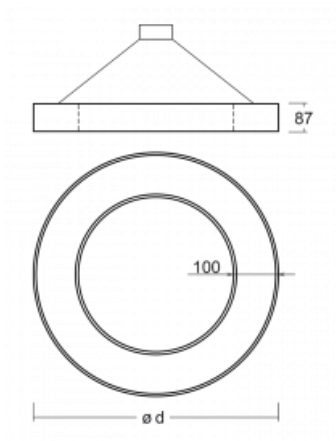

Luminaire

Rotao100

127-581I-10GED/830, W

Technical drawing

Type of installation	Suspended
Light distribution	Direct-indirect
Luminaire shape	Circular
Colour of the luminaires	White
Material	Aluminium
Lifetime	L80/B20 50 000 hours
Warranty	5 years
Description of luminaires	Luminaire suspended
Dimensions	ø 850 mm × 87 mm
Weight	9.4 kg
Light source	LED MODUL
Type of optical system	Microprisma
Luminous flux*	3680 lm
Colour Temperature	3000 K warm white
Luminous efficacy	89 lm/W
MacAdam Light source	3
Colour rendering index	80
UGR max. X=4H Y=8H, $\rho=70,50,20$	16.4

Curve

Luminaire power input* 41.5 W

Connection of the luminaires DALI

Electrical voltage 220-240V

Frequency 50/60Hz

⊕ CE IP 20

* $\pm 10\%$

Downloads