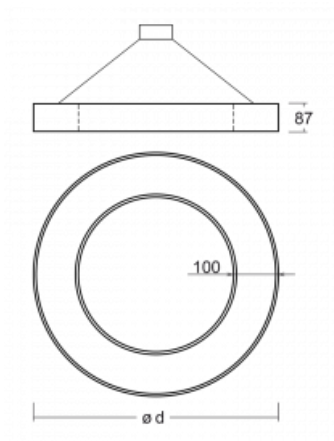

Luminaire

Rotao100

127-580K-10GGE/830, W

Technical drawing

Type of installation	Suspended
Light distribution	Direct
Luminaire shape	Circular
Colour of the luminaires	White
Material	Aluminium
Lifetime	L80/B20 50 000 hours
Warranty	5 years
Description of luminaires	Luminaire suspended
item description	White ceiling cup and cable
Dimensions	ø 850 mm × 87 mm
Weight	8.5 kg
Light source	LED MODUL
DIR optical system	Opal diffuser
Luminous flux*	5180 lm
Colour Temperature	3000 K warm white
Luminous efficacy	106 lm/W
MacAdam Light source	3
Colour rendering index	80
UGR max. X=4H Y=8H, ρ=70,50,20	23.7

Curve

Luminaire power input* 49 W

Connection of the luminaires ON/OFF

Electrical voltage 220-240V

Frequency 50/60Hz

⊕ CE IP 20

*±10 %

Downloads