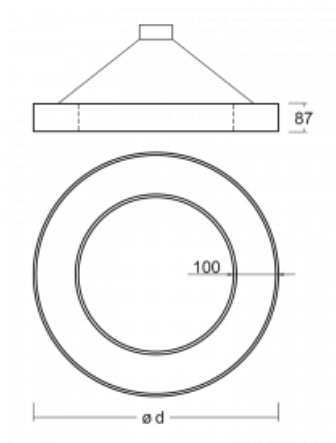

# Rotao100

127-580K-10GGE/830, B

**Technical drawing**

Type of installation	Suspended
Light distribution	Direct
Luminaire shape	Circular
Colour of the luminaires	Black
Material	Aluminium
Lifetime	L80/B20 50 000 hours
Warranty	5 years
Description of luminaires	Luminaire suspended
item description	Black ceiling cup and cable
Dimensions	ø 850 mm × 87 mm
Weight	8.5 kg
Light source	LED MODUL
DIR optical system	Opal diffuser
Luminous flux*	5180 lm
Colour Temperature	3000 K warm white
Luminous efficacy	106 lm/W
MacAdam Light source	3
Colour rendering index	80
UGR max. X=4H Y=8H, ρ=70,50,20	23.7

## Curve

Luminaire power input\* 49 W

Connection of the luminaires ON/OFF

Electrical voltage 220-240V

Frequency 50/60Hz

⊕ CE IP 20

\*±10 %