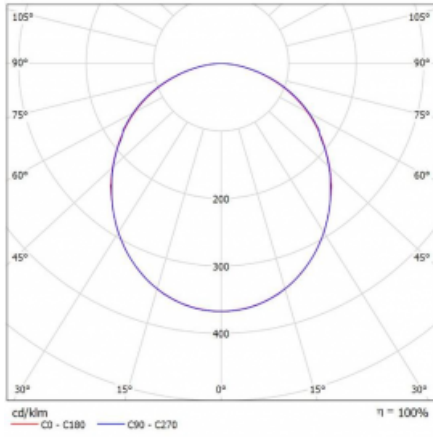

Luminaire

Rotao100

127-580K-10GGD/830, B

Technical drawing

Type of installation	Suspended
Light distribution	Direct
Luminaire shape	Circular
Colour of the luminaires	Black
Material	Aluminium
Lifetime	L80/B20 50 000 hours
Warranty	5 years
Description of luminaires	Luminaire suspended
item description	Black ceiling cup and cable
Dimensions	ø 850 mm × 87 mm
Weight	8.5 kg
Light source	LED MODUL
DIR optical system	Opal diffuser
Luminous flux*	5180 lm
Colour Temperature	3000 K warm white
Luminous efficacy	106 lm/W
MacAdam Light source	3
Colour rendering index	80
UGR max. X=4H Y=8H, ρ=70,50,20	23.7

Curve

Luminaire power input* 49 W

Connection of the luminaires DALI

Electrical voltage 220-240V

Frequency 50/60Hz

⊕ CE IP 20

*±10 %

Downloads