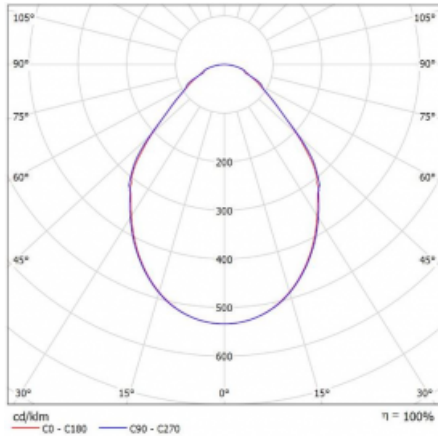

Luminaire

Rotao100

127-580I-10GGD/840, W

Type of installation	Suspended
Light distribution	Direct
Luminaire shape	Circular
Colour of the luminaires	White
Material	Aluminium
Lifetime	L80/B20 50 000 hours
Warranty	5 years
Description of luminaires	Luminaire suspended
item description	White ceiling cup and cable
Dimensions	ø 850 mm × 87 mm
Light source	LED MODUL
DIR optical system	Microprisma
Luminous flux*	4380 lm
Colour Temperature	4000 K cool white
Luminous efficacy	89 lm/W
MacAdam Light source	3
Colour rendering index	80
UGR max. X=4H Y=8H, ρ=70,50,20	18,9

Curve

Luminaire power input*	49 W
Connection of the luminaires	DALI
Electrical voltage	220-240V
Frequency	50/60Hz

  IP 20

*±10 %

Downloads

Installation instructions

Photos