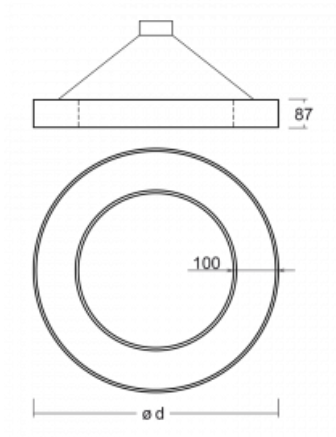

Luminaire

Rotao100

127-580I-10GGD/840, B

Technical drawing

Type of installation	Suspended
Light distribution	Direct
Luminaire shape	Circular
Colour of the luminaires	Black
Material	Aluminium
Lifetime	L80/B20 50 000 hours
Warranty	5 years
Description of luminaires	Luminaire suspended
Dimensions	ø 850 mm × 87 mm
Light source	LED MODUL
Type of optical system	Microprisma
Luminous flux*	4380 lm
Colour Temperature	4000 K cool white
Luminous efficacy	89 lm/W
MacAdam Light source	3
Colour rendering index	80
UGR max. X=4H Y=8H, ρ=70,50,20	18.9

Curve

Luminaire power input* 49 W

Connection of the luminaires DALI

Electrical voltage 220-240V

Frequency 50/60Hz

⊕ CE IP 20

*±10 %

Downloads