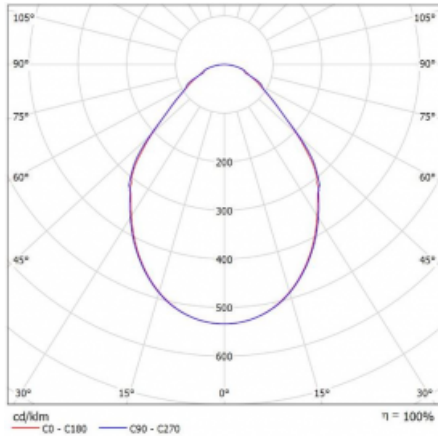

Luminaire

Rotao100

127-580I-10GGD/830, W

Type of installation	Suspended
Light distribution	Direct
Luminaire shape	Circular
Colour of the luminaires	White
Material	Aluminium
Lifetime	L80/B20 50 000 hours
Warranty	5 years
Description of luminaires	Luminaire suspended
item description	White ceiling cup and cable
Dimensions	ø 850 mm × 87 mm
Light source	LED MODUL

Curve

DIR optical system	Microprisma
Luminous flux*	4170 lm
Colour Temperature	3000 K warm white
Luminous efficacy	85 lm/W
MacAdam Light source	3
Colour rendering index	80
UGR max. X=4H Y=8H, ρ=70,50,20	18.7