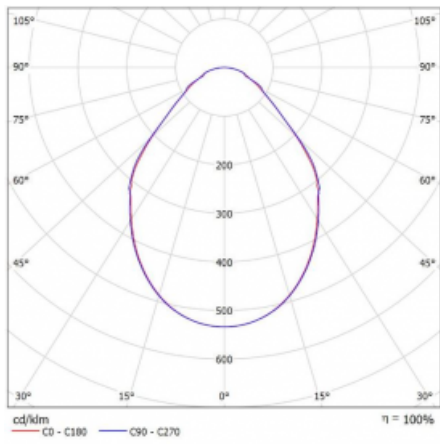

Luminaire

Rotao100

127-580I-10GEE/840, W

Technical drawing

Type of installation	Suspended
Light distribution	Direct
Luminaire shape	Circular
Colour of the luminaires	White
Material	Aluminium
Lifetime	L80/B20 50 000 hours
Warranty	5 years
Description of luminaires	Luminaire suspended
Dimensions	ø 850 mm × 87 mm
Weight	8.5 kg
Light source	LED MODUL
Type of optical system	Microprisma
Luminous flux*	3220 lm
Colour Temperature	4000 K cool white
Luminous efficacy	92 lm/W
MacAdam Light source	3
Colour rendering index	80
UGR max. X=4H Y=8H, $\rho=70,50,20$	17.8

Curve

Luminaire power input* 34.9 W

Connection of the luminaires ON/OFF

Electrical voltage 220-240V

Frequency 50/60Hz

⊕ CE IP 20

*±10 %

Downloads