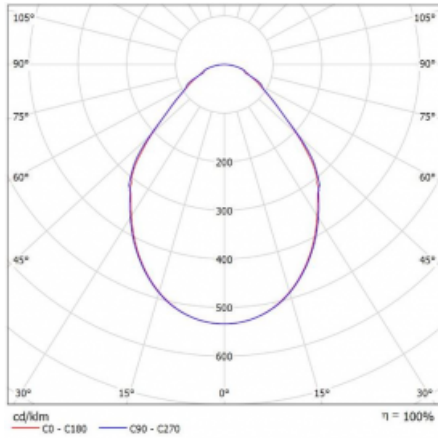

Luminaire

Rotao100

127-580I-10GEE/830, W

Curve

Type of installation	Suspended
Light distribution	Direct
Luminaire shape	Circular
Colour of the luminaires	White
Material	Aluminium
Lifetime	L80/B20 50 000 hours
Warranty	5 years
Description of luminaires	Luminaire suspended
item description	White ceiling cup and cable
Dimensions	ø 850 mm × 87 mm
Weight	9 kg
Light source	LED MODUL
DIR optical system	Microprisma
Luminous flux*	3060 lm
Colour Temperature	3000 K warm white
Luminous efficacy	88 lm/W
MacAdam Light source	3
Colour rendering index	80
UGR max. X=4H Y=8H, ρ=70,50,20	17.6

Luminaire power input*	34.9 W
Connection of the luminaires	ON/OFF
Electrical voltage	220-240V
Frequency	50/60Hz

  IP 20

*±10 %

Downloads

Installation instructions

Photos