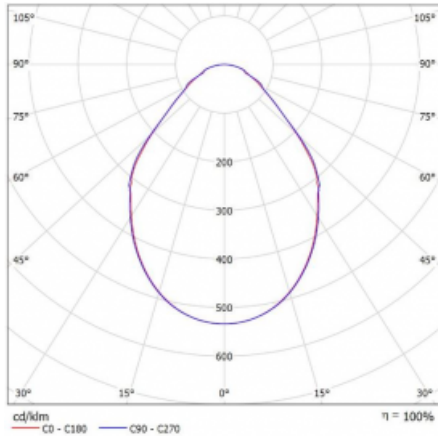

Luminaire

Rotao100

127-580I-10GED/840, W

Type of installation	Suspended
Light distribution	Direct
Luminaire shape	Circular
Colour of the luminaires	White
Material	Aluminium
Lifetime	L80/B20 50 000 hours
Warranty	5 years
Description of luminaires	Luminaire suspended
item description	White ceiling cup and cable
Dimensions	ø 850 mm × 87 mm
Light source	LED MODUL

Curve

DIR optical system	Microprisma
Luminous flux*	3220 lm
Colour Temperature	4000 K cool white
Luminous efficacy	92 lm/W
MacAdam Light source	3
Colour rendering index	80
UGR max. X=4H Y=8H, ρ=70,50,20	17.8