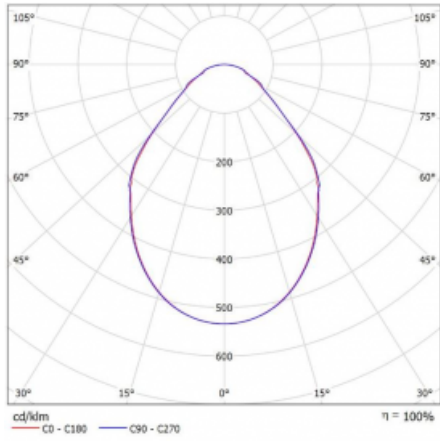

Luminaire

Rotao100

127-580I-10GED/830, S

Technical drawing

Type of installation	Suspended
Light distribution	Direct
Luminaire shape	Circular
Colour of the luminaires	Silver
Material	Aluminium
Lifetime	L80/B20 50 000 hours
Warranty	5 years
Description of luminaires	Luminaire suspended
Dimensions	ø 850 mm × 87 mm
Weight	9.2 kg
Light source	LED MODUL
Type of optical system	Microprisma
Luminous flux*	3060 lm
Colour Temperature	3000 K warm white
Luminous efficacy	88 lm/W
MacAdam Light source	3
Colour rendering index	80
UGR max. X=4H Y=8H, $\rho=70,50,20$	17.6

Curve

Luminaire power input* 34.9 W

Connection of the luminaires DALI

Electrical voltage 220-240V

Frequency 50/60Hz

⊕ CE IP 20

*±10 %

Downloads