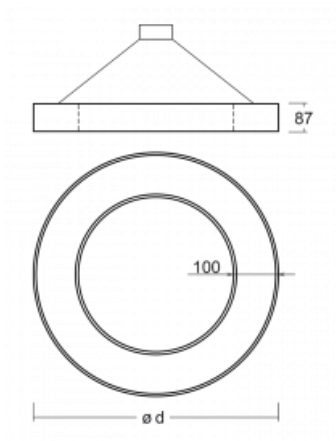

Luminaire

Rotao100

127-580I-10GED/830, S

Technical drawing

Type of installation	Suspended
Light distribution	Direct
Luminaire shape	Circular
Colour of the luminaires	Silver
Material	Aluminium
Lifetime	L80/B20 50 000 hours
Warranty	5 years
Description of luminaires	Luminaire suspended
Dimensions	ø 850 mm × 87 mm
Weight	9.2 kg
Light source	LED MODUL
Type of optical system	Microprisma
Luminous flux*	3060 lm
Colour Temperature	3000 K warm white
Luminous efficacy	88 lm/W
MacAdam Light source	3
Colour rendering index	80
UGR max. X=4H Y=8H, $\rho=70,50,20$	17.6

Curve

Luminaire power input* 34.9 W

Connection of the luminaires DALI

Electrical voltage 220-240V

Frequency 50/60Hz

⊕ CE IP 20

*±10 %

Downloads