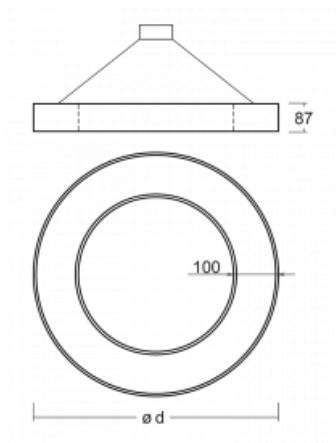

Luminaire

Rotao100

127-580I-10GED/830, S

Technical drawing

Type of installation	Suspended
Light distribution	Direct
Luminaire shape	Circular
Colour of the luminaires	Silver
Material	Aluminium
Lifetime	L80/B20 50 000 hours
Warranty	5 years
Description of luminaires	Luminaire suspended
item description	Silver ceiling cup and transparent cable
Dimensions	ø 850 mm × 87 mm
Weight	9.2 kg
Light source	LED MODUL
DIR optical system	Microprisma
Luminous flux*	3060 lm
Colour Temperature	3000 K warm white
Luminous efficacy	88 lm/W
MacAdam Light source	3
Colour rendering index	80
UGR max. X=4H Y=8H, ρ=70,50,20	17.6

Curve

Luminaire power input* 34.9 W

Connection of the luminaires DALI

Electrical voltage 220-240V

Frequency 50/60Hz

⊕ CE IP 20

*±10 %

Downloads