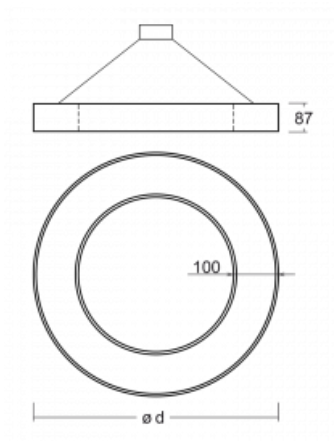

Luminaire

Rotao100

127-580I-10GED/830, B

Technical drawing

Type of installation	Suspended
Light distribution	Direct
Luminaire shape	Circular
Colour of the luminaires	Black
Material	Aluminium
Lifetime	L80/B20 50 000 hours
Warranty	5 years
Description of luminaires	Luminaire suspended
item description	Black ceiling cup and cable
Dimensions	ø 850 mm × 87 mm
Weight	9.2 kg
Light source	LED MODUL
DIR optical system	Microprisma
Luminous flux*	3060 lm
Colour Temperature	3000 K warm white
Luminous efficacy	88 lm/W
MacAdam Light source	3
Colour rendering index	80
UGR max. X=4H Y=8H, ρ=70,50,20	17.6

Curve

Luminaire power input* 34.9 W

Connection of the luminaires DALI

Electrical voltage 220-240V

Frequency 50/60Hz

⊕ CE IP 20

*±10 %

Downloads