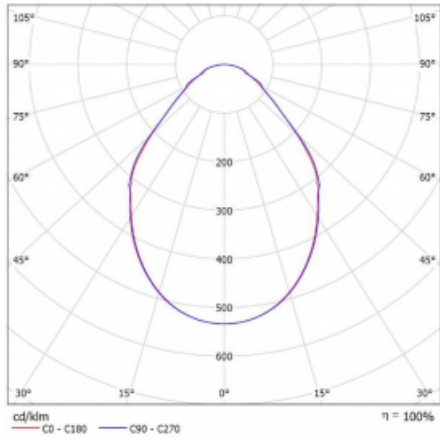

Luminaire

Rotao100

127-580I-10GED/830, B

Technical drawing

Type of installation	Suspended
Light distribution	Direct
Luminaire shape	Circular
Colour of the luminaires	Black
Material	Aluminium
Lifetime	L80/B20 50 000 hours
Warranty	5 years
Description of luminaires	Luminaire suspended
item description	Black ceiling cup and cable
Dimensions	ø 850 mm × 87 mm
Weight	9.2 kg
Light source	LED MODUL
DIR optical system	Microprisma
Luminous flux*	3060 lm
Colour Temperature	3000 K warm white
Luminous efficacy	88 lm/W
MacAdam Light source	3
Colour rendering index	80
UGR max. X=4H Y=8H, ρ=70,50,20	17.6

Curve

Luminaire power input* 34.9 W

Connection of the luminaires DALI

Electrical voltage 220-240V

Frequency 50/60Hz

⊕ CE IP 20

*±10 %

Downloads