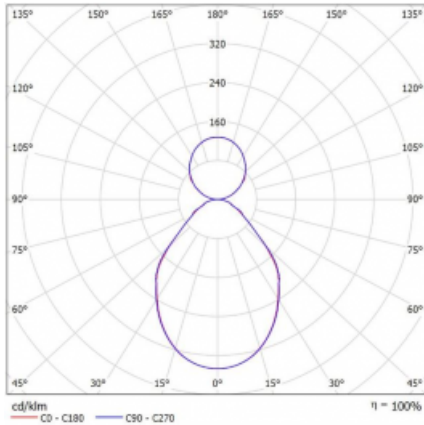

# Rotao100

127-561I-10GEE/830, W

**Curve**

Type of installation	Suspended
Light distribution	Direct-indirect
Luminaire shape	Circular
Colour of the luminaires	White
Material	Aluminium
Lifetime	L80/B20 50 000 hours
Warranty	5 years
Description of luminaires	Luminaire suspended
Dimensions	ø 600 mm × 87 mm
Weight	6.7 kg
Light source	LED MODUL
Type of optical system	Microprisma
Luminous flux*	2460 lm
Colour Temperature	3000 K warm white
Luminous efficacy	89 lm/W
MacAdam Light source	3
Colour rendering index	80
UGR max. X=4H Y=8H, ρ=70,50,20	16.2

Luminaire power input*	27.7 W
Connection of the luminaires	ON/OFF
Electrical voltage	220-240V
Frequency	50/60Hz

  IP 20

\*±10 %