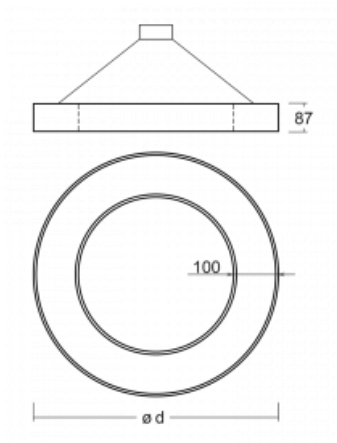

Luminaire

Rotao100

127-561I-10GEE/830, B

Technical drawing

Type of installation	Suspended
Light distribution	Direct-indirect
Luminaire shape	Circular
Colour of the luminaires	Black
Material	Aluminium
Lifetime	L80/B20 50 000 hours
Warranty	5 years
Description of luminaires	Luminaire suspended
Dimensions	ø 600 mm × 87 mm
Weight	6.7 kg
Light source	LED MODUL
Type of optical system	Microprisma
Luminous flux*	2460 lm
Colour Temperature	3000 K warm white
Luminous efficacy	89 lm/W
MacAdam Light source	3
Colour rendering index	80
UGR max. X=4H Y=8H, $\rho=70,50,20$	16.2

Curve

Luminaire power input* 27.7 W

Connection of the luminaires ON/OFF

Electrical voltage 220-240V

Frequency 50/60Hz

 **CE** IP 20

* $\pm 10\%$

Downloads