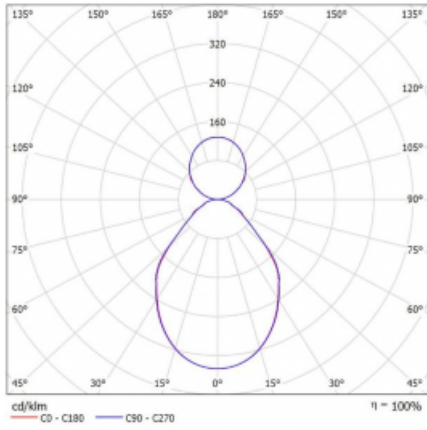

Luminaire

Rotao100

127-561I-10GEE/830, B

Technical drawing

Type of installation	Suspended
Light distribution	Direct-indirect
Luminaire shape	Circular
Colour of the luminaires	Black
Material	Aluminium
Lifetime	L80/B20 50 000 hours
Warranty	5 years
Description of luminaires	Luminaire suspended
Dimensions	ø 600 mm × 87 mm
Weight	6.7 kg
Light source	LED MODUL
Type of optical system	Microprisma
Luminous flux*	2460 lm
Colour Temperature	3000 K warm white
Luminous efficacy	89 lm/W
MacAdam Light source	3
Colour rendering index	80
UGR max. X=4H Y=8H, $\rho=70,50,20$	16.2

Curve

Luminaire power input* 27.7 W

Connection of the luminaires ON/OFF

Electrical voltage 220-240V

Frequency 50/60Hz

 **CE** IP 20

* $\pm 10\%$

Downloads