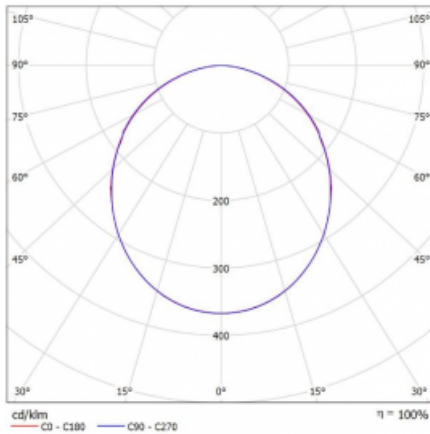

## Curve

Type of installation	Suspended
Light distribution	Direct
Luminaire shape	Circular
Colour of the luminaires	Silver
Material	Aluminium
Lifetime	L80/B20 50 000 hours
Warranty	5 years
Description of luminaires	Luminaire suspended
item description	Silver ceiling cup and transparent cable
Dimensions	ø 600 mm × 87 mm
Weight	6 kg
Light source	LED MODUL
DIR optical system	Opal diffuser
Luminous flux*	2530 lm
Colour Temperature	3000 K warm white
Luminous efficacy	109 lm/W
MacAdam Light source	3
Colour rendering index	80
UGR max. X=4H Y=8H, ρ=70,50,20	22.5