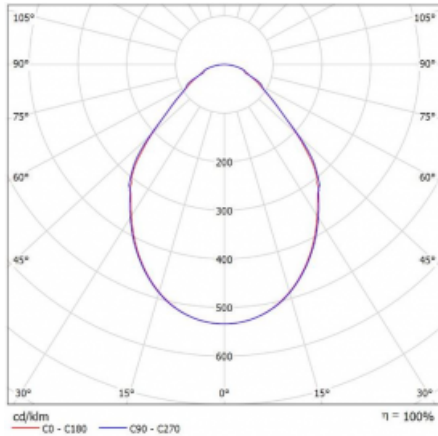

Luminaire

Rotao100

127-560I-10GGD/830, W

Type of installation	Suspended
Light distribution	Direct
Luminaire shape	Circular
Colour of the luminaires	White
Material	Aluminium
Lifetime	L80/B20 50 000 hours
Warranty	5 years
Description of luminaires	Luminaire suspended
item description	White ceiling cup and cable
Dimensions	ø 600 mm × 87 mm
Light source	LED MODUL
DIR optical system	Microprisma
Luminous flux*	2780 lm
Colour Temperature	3000 K warm white
Luminous efficacy	85 lm/W
MacAdam Light source	3
Colour rendering index	80
UGR max. X=4H Y=8H, ρ=70,50,20	18,6

Curve