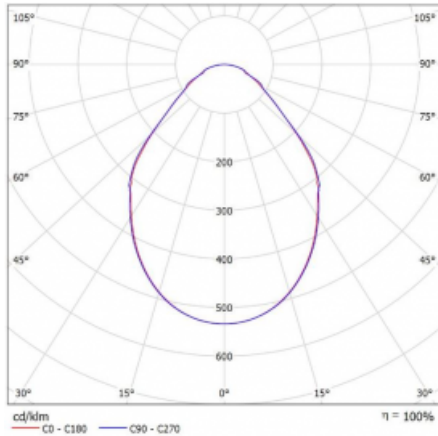

Luminaire

Rotao100

127-560I-10GEE/840, W

Curve

Type of installation	Suspended
Light distribution	Direct
Luminaire shape	Circular
Colour of the luminaires	White
Material	Aluminium
Lifetime	L80/B20 50 000 hours
Warranty	5 years
Description of luminaires	Luminaire suspended
Dimensions	\varnothing 600 mm \times 87 mm
Light source	LED MODUL

Type of optical system	Microprisma
Luminous flux*	2140 lm
Colour Temperature	4000 K cool white
Luminous efficacy	92 lm/W
MacAdam Light source	3
Colour rendering index	80
UGR max. X=4H Y=8H, $\rho=70,50,20$	17.6