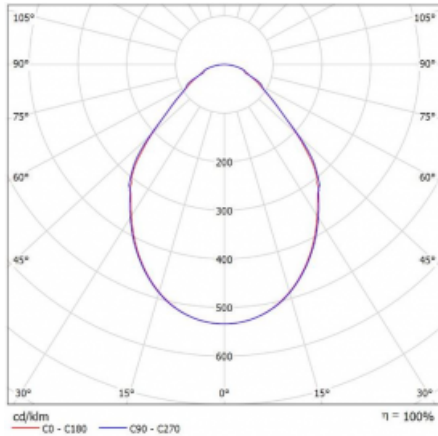

Luminaire

Rotao100

127-560I-10GEE/840, W

Type of installation	Suspended
Light distribution	Direct
Luminaire shape	Circular
Colour of the luminaires	White
Material	Aluminium
Lifetime	L80/B20 50 000 hours
Warranty	5 years
Description of luminaires	Luminaire suspended
item description	White ceiling cup and cable
Dimensions	ø 600 mm × 87 mm
Light source	LED MODUL

Curve

DIR optical system	Microprisma
Luminous flux*	2140 lm
Colour Temperature	4000 K cool white
Luminous efficacy	92 lm/W
MacAdam Light source	3
Colour rendering index	80
UGR max. X=4H Y=8H, ρ=70,50,20	17.6