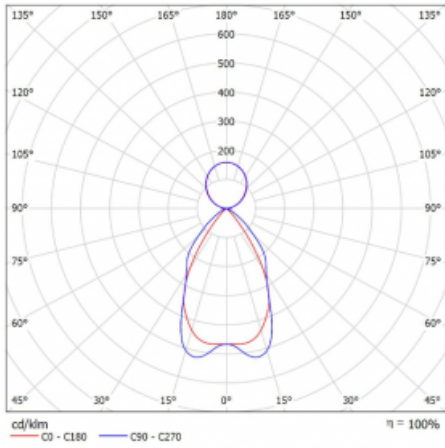

Technical drawing

| | |
|--|--------------------------|
| Type of installation | Suspended |
| Light distribution | Direct-indirect |
| Luminaire shape | Angular |
| Colour of the luminaires | White |
| Material | Aluminium |
| Lifetime | L80/B20 50 000 hours |
| Warranty | 5 years |
| Description of luminaires | Luminaire suspended |
| Dimensions (l × w × h mm) | 1415 mm × 125 mm × 50 mm |
| Weight | 3.4 kg |
| Light source | LED MODUL |
| DIR optical system | Matt parabolic louvre |
| INDIR optical system | Celar cover |
| Luminous flux* | 5520 lm |
| Colour Temperature | 3000 K warm white |
| Luminous efficacy | 124 lm/W |
| MacAdam Light source | 2 |
| Colour rendering index | 80 |
| UGR max. X=4H Y=8H, $\theta=70,50,20$ | 10.9 |

Curve

Luminaire power input* 44.5 W

Connection of the luminaires ON/OFF

Electrical voltage 220-240V

Frequency 50/60Hz

⊕ CE IP 20

*±10 %

Downloads