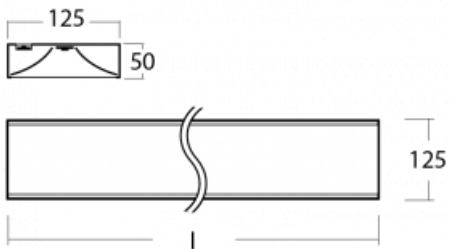

Technical drawing

| | |
|-----------------------------------|--------------------------|
| Type of installation | Suspended |
| Light distribution | Direct |
| Luminaire shape | Linear |
| Colour of the luminaires | Silver |
| Material | Aluminium |
| Lifetime | L80/B20 50 000 hours |
| Warranty | 2 years |
| Description of luminaires | Luminaire suspended |
| Dimensions (l × w × h mm) | 1415 mm × 125 mm × 50 mm |
| Light source | LED MODUL |
| DIR optical system | Microprisma |
| Luminous flux* | 3550 lm |
| Colour Temperature | 4000 K cool white |
| Luminous efficacy | 120 lm/W |
| MacAdam Light source | 2 |
| Colour rendering index | 80 |
| UGR max. X=4H Y=8H, ρ=70,50,20 | 18.8 |

00-00356, K
cable 5x0,75 4000mm,
transparent

00-00358, K
cable 3x0,75 4000mm,
transparent

00-00360, K
cable 3x0,75 6000mm,
transparent

00-00363, K
cable 5x1,5 2000mm

00-00364, K
cable 5x1,5 4000mm

00-00365, K
cable 5x1,5 6000mm