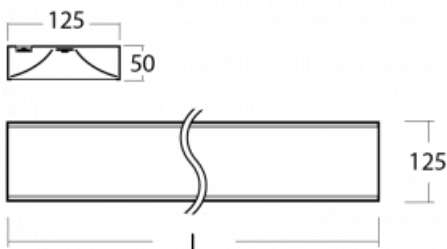

Technical drawing

Type of installation	Surface, Suspended
Light distribution	Direct
Colour of the luminaires	Black
Material	Aluminium
Lifetime	L80/B20 50 000 hours
Warranty	5 years
Description of luminaires	Luminaire surface/suspended

Dimensions	1415 mm × 125 mm × 50 mm
Light source	LED MODUL

Type of optical system	Opal diffuser
------------------------	---------------

Luminous flux*	3740 lm
----------------	---------

Colour Temperature	3000 K warm white
--------------------	-------------------