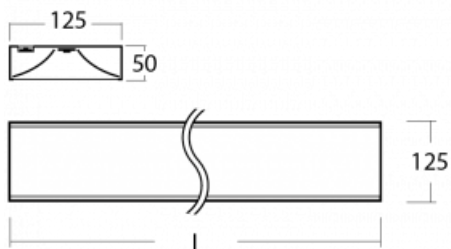

Technical drawing

Type of installation	Surface, Suspended
Light distribution	Direct
Colour of the luminaires	Silver
Material	Aluminium
Lifetime	L80/B20 50 000 hours
Warranty	5 years
Description of luminaires	Luminaire surface/suspended

Dimensions	1135 mm × 125 mm × 50 mm
Light source	LED MODUL

Type of optical system	Opal diffuser
------------------------	---------------

Luminous flux*	2990 lm
----------------	---------

Colour Temperature	3000 K warm white
--------------------	-------------------

 **CE** IP 20

*±10 %

Curve

Downloads

Installation instructions

Photos

Accessories

00-00352, K
 cable 3x0,75 2000mm