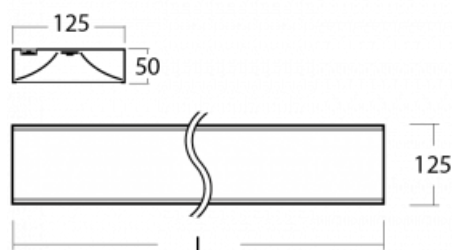

Technical drawing

Type of installation	Surface, Suspended
Light distribution	Direct
Colour of the luminaires	White
Material	Aluminium
Lifetime	L80/B20 50 000 hours
Warranty	5 years
Description of luminaires	Luminaire surface/suspended

Dimensions	2255 mm × 125 mm × 50 mm
Light source	LED MODUL

Type of optical system	Microprisma
------------------------	-------------

Luminous flux*	5410 lm
----------------	---------

Colour Temperature	3000 K warm white
--------------------	-------------------