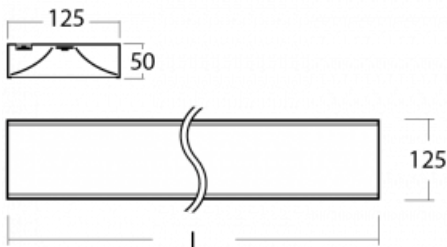

Technical drawing

Type of installation	Surface, Suspended
Light distribution	Direct
Colour of the luminaires	Silver
Material	Aluminium
Lifetime	L80/B20 50 000 hours
Warranty	5 years
Description of luminaires	Luminaire surface/suspended

Dimensions	1695 mm × 125 mm × 50 mm
Light source	LED MODUL

Type of optical system	Microprisma
------------------------	-------------

Luminous flux*	2760 lm
----------------	---------

Colour Temperature	4000 K cool white
--------------------	-------------------