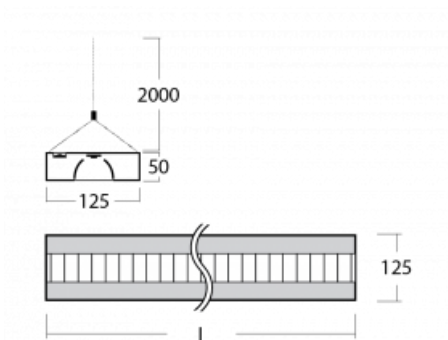

## Technical drawing

|  |                             |
|--|-----------------------------|
| Type of installation                   | Suspended                   |
| Light distribution                     | Direct                      |
| Luminaire shape                        | Angular                     |
| Colour of the luminaires               | Black                       |
| Material                               | Aluminium                   |
| Lifetime                               | L80/B20 50 000 hours        |
| Warranty                               | 5 years                     |
| Description of luminaires              | Luminaire suspended         |
| item description                       | Black ceiling cup and cable |
| Dimensions (l × w × h mm)              | 1705 mm × 125 mm × 50 mm    |
| Light source                           | LED MODUL                   |
| DIR optical system                     | Matt parabolic louvre       |
| Luminous flux*                         | 4170 lm                     |
| Colour Temperature                     | 3000 K warm white           |
| Luminous efficacy                      | 113 lm/W                    |
| MacAdam Light source                   | 2                           |
| Colour rendering index                 | 80                          |
| UGR max. X=4H<br>Y=8H, $\rho=70,50,20$ | 16.4                        |