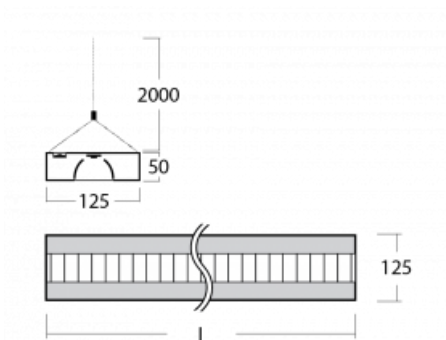

## Technical drawing

|  |                             |
|--|-----------------------------|
| Type of installation                   | Suspended                   |
| Light distribution                     | Direct                      |
| Luminaire shape                        | Angular                     |
| Colour of the luminaires               | White                       |
| Material                               | Aluminium                   |
| Lifetime                               | L80/B20 50 000 hours        |
| Warranty                               | 5 years                     |
| Description of luminaires              | Luminaire suspended         |
| item description                       | White ceiling cup and cable |
| Dimensions<br>(l × w × h mm)           | 1705 mm × 125 mm × 50 mm    |
| Light source                           | LED MODUL                   |
| DIR optical system                     | Matt parabolic louvre       |
| Luminous flux*                         | 4370 lm                     |
| Colour Temperature                     | 4000 K cool white           |
| Luminous efficacy                      | 118 lm/W                    |
| MacAdam Light source                   | 2                           |
| Colour rendering index                 | 80                          |
| UGR max. X=4H<br>Y=8H, $\rho=70,50,20$ | 16.5                        |

## Curve

Luminaire power input\* 36.9 W

Connection of the luminaires DALI

Electrical voltage 220-240V

Frequency 50/60Hz

 **CE** IP 20

\* $\pm 10\%$