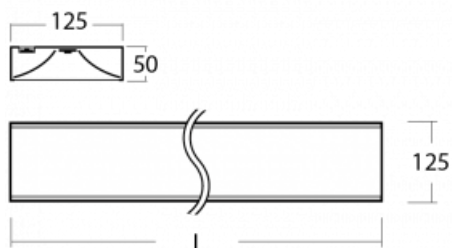

Technical drawing

| | |
|---------------------------|-----------------------------|
| Type of installation | Surface, Suspended |
| Light distribution | Direct |
| Colour of the luminaires | Black |
| Material | Aluminium |
| Lifetime | L80/B20 50 000 hours |
| Warranty | 5 years |
| Description of luminaires | Luminaire surface/suspended |

| | |
|--------------|--------------------------|
| Dimensions | 2265 mm × 125 mm × 50 mm |
| Light source | LED MODUL |

| | |
|------------------------|---------------|
| Type of optical system | Opal diffuser |
|------------------------|---------------|