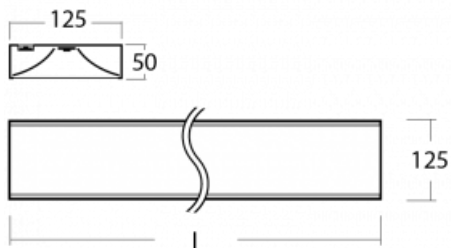

## Technical drawing

|                                   |                          |
|-----------------------------------|--------------------------|
| Type of installation              | Surface                  |
| Light distribution                | Direct                   |
| Luminaire shape                   | Angular                  |
| Colour of the luminaires          | White                    |
| Material                          | Aluminium                |
| Lifetime                          | L80/B20 50 000 hours     |
| Warranty                          | 2 years                  |
| Description of luminaires         | Luminaire surface        |
| Dimensions<br>(l × w × h mm)      | 2265 mm × 125 mm × 50 mm |
| Light source                      | LED MODUL                |
| DIR optical system                | Microprisma              |
| Luminous flux*                    | 3510 lm                  |
| Colour Temperature                | 3000 K warm white        |
| Luminous efficacy                 | 121 lm/W                 |
| MacAdam Light source              | 2                        |
| Colour rendering index            | 80                       |
| UGR max. X=4H<br>Y=8H, ρ=70,50,20 | 17.2                     |