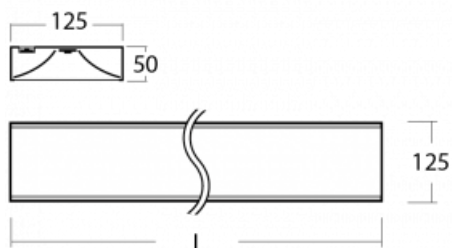

## Technical drawing

|                                   |                          |
|-----------------------------------|--------------------------|
| Type of installation              | Surface                  |
| Light distribution                | Direct                   |
| Luminaire shape                   | Angular                  |
| Colour of the luminaires          | Silver                   |
| Material                          | Aluminium                |
| Lifetime                          | L80/B20 50 000 hours     |
| Warranty                          | 2 years                  |
| Description of luminaires         | Luminaire surface        |
| Dimensions<br>(l × w × h mm)      | 1705 mm × 125 mm × 50 mm |
| Light source                      | LED MODUL                |
| DIR optical system                | Microprisma              |
| Luminous flux*                    | 4060 lm                  |
| Colour Temperature                | 3000 K warm white        |
| Luminous efficacy                 | 114 lm/W                 |
| MacAdam Light source              | 2                        |
| Colour rendering index            | 80                       |
| UGR max. X=4H<br>Y=8H, ρ=70,50,20 | 18.7                     |