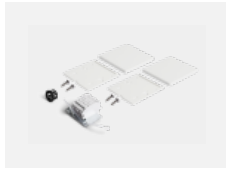

Luminaire

Lina80-S

11S-531M-50GGE/830, S

EPD®

Lina80-S luminaires are available in recessed, surface, suspended or wall mounted versions, including the illuminated corner segments. Lina80-S system luminaire can be used to create different shapes or long lines, with special joints that prevent any light to shine through, creating thus a seamless visual effect, suitable for small offices as well as big halls.

Technical drawing

Type of installation	Suspended
Light distribution	Direct-indirect
Luminaire shape	Linear
Colour of the luminaires	Silver
Material	Aluminium
Lifetime	L90/B50 50 000 hours
Warranty	5 years
Description of luminaires	Luminaire suspended
Dimensions (l × w × h mm)	2810 mm × 80 mm × 93 mm
Light source	LED MODUL
DIR optical system	Matt parabolic louvre
INDIR optical system	Opal cover
Luminous flux*	15950 lm
Colour Temperature	3000 K warm white
Luminous efficacy	113 lm/W
MacAdam Light source	2
Colour rendering index	80
UGR max. X=4H Y=8H, ρ=70,50,20	17.1

00-00355, K
 cable 5x0,75 2000mm,
 transparent

00-00356, K
 cable 5x0,75 4000mm,
 transparent

00-00358, K
 cable 3x0,75 4000mm,
 transparent

00-00360, K
 cable 3x0,75 6000mm,
 transparent

00-00363, K
 cable 5x1,5 2000mm

00-00364, K
 cable 5x1,5 4000mm

00-00365, K
 cable 5x1,5 6000mm

00-00370, S
 ceiling cup 80x80x32mm

00-01200, F
 Accessory for gear-tray
 release

00-20101, S
 2xend cap - metal, 5-
 conductor terminal box,
 grommet; Lipo80/Lina80