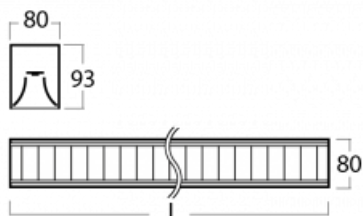

# Lina80-S

11S-531M-50GEE/830, S

EPD®

Lina80-S luminaires are available in recessed, surface, suspended or wall mounted versions, including the illuminated corner segments. Lina80-S system luminaire can be used to create different shapes or long lines, with special joints that prevent any light to shine through, creating thus a seamless visual effect, suitable for small offices as well as big halls.

## Technical drawing

Type of installation	Suspended
Light distribution	Direct-indirect
Luminaire shape	Linear
Colour of the luminaires	Silver
Material	Aluminium
Lifetime	L90/B50 50 000 hours
Warranty	5 years
Description of luminaires	Luminaire suspended
Dimensions (l × w × h mm)	2810 mm × 80 mm × 93 mm
Light source	LED MODUL
DIR optical system	Matt parabolic louvre
INDIR optical system	Opal cover
Luminous flux*	11870 lm
Colour Temperature	3000 K warm white
Luminous efficacy	119 lm/W
MacAdam Light source	2
Colour rendering index	80
UGR max. X=4H Y=8H, ρ=70,50,20	16.2