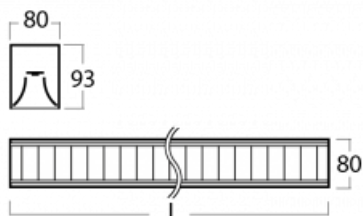

Luminaire

Lina80-S

11S-531M-40GGD/830, S

EPD®

Lina80-S luminaires are available in recessed, surface, suspended or wall mounted versions, including the illuminated corner segments. Lina80-S system luminaire can be used to create different shapes or long lines, with special joints that prevent any light to shine through, creating thus a seamless visual effect, suitable for small offices as well as big halls.

Technical drawing

| | |
|-----------------------------------|-------------------------|
| Type of installation | Suspended |
| Light distribution | Direct-indirect |
| Luminaire shape | Linear |
| Colour of the luminaires | Silver |
| Material | Aluminium |
| Lifetime | L90/B50 50 000 hours |
| Warranty | 5 years |
| Description of luminaires | Luminaire suspended |
| Dimensions (l × w × h mm) | 2249 mm × 80 mm × 93 mm |
| DIR optical system | Matt parabolic louvre |
| INDIR optical system | Opal cover |
| Luminous flux* | 12394 lm |
| Colour Temperature | 3000 K warm white |
| Luminous efficacy | 113 lm/W |
| MacAdam Light source | 2 |
| Colour rendering index | 80 |
| UGR max. X=4H Y=8H, ρ=70,50,20 | 17.1 |