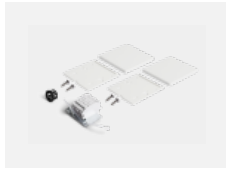

Luminaire

Lina80-S

11S-531M-40GEE/830, B

EPD®

Lina80-S luminaires are available in recessed, surface, suspended or wall mounted versions, including the illuminated corner segments. Lina80-S system luminaire can be used to create different shapes or long lines, with special joints that prevent any light to shine through, creating thus a seamless visual effect, suitable for small offices as well as big halls.

Technical drawing

Type of installation	Suspended
Light distribution	Direct-indirect
Luminaire shape	Linear
Colour of the luminaires	Black
Material	Aluminium
Lifetime	L90/B50 50 000 hours
Warranty	5 years
Description of luminaires	Luminaire suspended
Dimensions (l × w × h mm)	2249 mm × 80 mm × 93 mm
Light source	LED MODUL
DIR optical system	Matt parabolic louvre
INDIR optical system	Opal cover
Luminous flux*	9220 lm
Colour Temperature	3000 K warm white
Luminous efficacy	119 lm/W
MacAdam Light source	2
Colour rendering index	80
UGR max. X=4H Y=8H, ρ=70,50,20	16.2

00-00355, B
 cable 5x0,75 2000mm,
 black

00-00356, B
 cable 5x0,75 4000mm,
 black

00-00358, B
 cable 3x0,75 4000mm,
 black

00-00360, B
 cable 3x0,75 6000mm,
 black

00-00363, K
 cable 5x1,5 2000mm

00-00364, K
 cable 5x1,5 4000mm

00-00365, K
 cable 5x1,5 6000mm

00-00370, B
 ceiling cup 80x80x32mm

00-01200, F
 Accessory for gear-tray
 release

00-20101, B
 2xend cap - metal, 5-
 conductor terminal box,
 grommet; Lipo80/Lina80

00-20103, B
 2xend cap - plastic, 5-
 conductor terminal box,
 grommet; Lipo80/Lina80