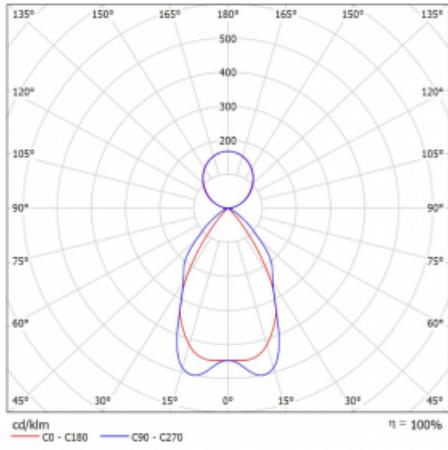

Curve

Luminaire power input* 77.8 W

Connection of the luminaires DALI

Electrical voltage 220-240V

Frequency 50/60Hz

⊕ CE IP 20

*±10 %