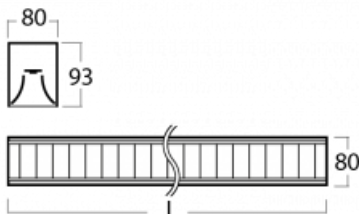

Technical drawing

DIR optical system	Matt parabolic louvre
INDIR optical system	Opal cover
Luminous flux*	9228 lm
Colour Temperature	3000 K warm white
Luminous efficacy	119 lm/W
MacAdam Light source	2
Colour rendering index	80
UGR max. X=4H Y=8H, ρ=70,50,20	16.2