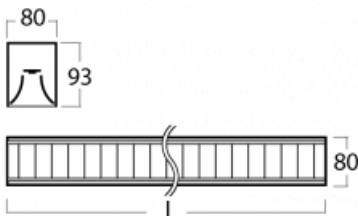

Luminaire

Lina80-S

11S-531M-25GGE/840, S

Lina80-S luminaires are available in recessed, surface, suspended or wall mounted versions, including the illuminated corner segments. Lina80-S system luminaire can be used to create different shapes or long lines, with special joints that prevent any light to shine through, creating thus a seamless visual effect, suitable for small offices as well as big halls.

Technical drawing

Type of installation	Suspended
Light distribution	Direct-indirect
Luminaire shape	Linear
Colour of the luminaires	Silver
Material	Aluminium
Lifetime	L90/B50 50 000 hours
Warranty	5 years
Description of luminaires	Luminaire suspended
Dimensions (l × w × h mm)	1408 mm × 80 mm × 93 mm
Light source	LED MODUL
DIR optical system	Matt parabolic louvre
INDIR optical system	Opal cover
Luminous flux*	7380 lm
Colour Temperature	4000 K cool white
Luminous efficacy	117 lm/W
MacAdam Light source	2
Colour rendering index	80
UGR max. X=4H Y=8H, ρ=70,50,20	17.2