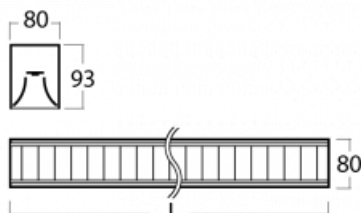

Luminaire

Lina80-S

11S-531M-25GED/840, S

EPD®

Lina80-S luminaires are available in recessed, surface, suspended or wall mounted versions, including the illuminated corner segments. Lina80-S system luminaire can be used to create different shapes or long lines, with special joints that prevent any light to shine through, creating thus a seamless visual effect, suitable for small offices as well as big halls.

Technical drawing

| | |
|-----------------------------------|-------------------------|
| Type of installation | Suspended |
| Light distribution | Direct-indirect |
| Luminaire shape | Linear |
| Colour of the luminaires | Silver |
| Material | Aluminium |
| Lifetime | L90/B50 50 000 hours |
| Warranty | 5 years |
| Description of luminaires | Luminaire suspended |
| Dimensions (l × w × h mm) | 1408 mm × 80 mm × 93 mm |
| DIR optical system | Matt parabolic louvre |
| INDIR optical system | Opal cover |
| Luminous flux* | 5501 lm |
| Colour Temperature | 4000 K cool white |
| Luminous efficacy | 124 lm/W |
| MacAdam Light source | 2 |
| Colour rendering index | 80 |
| UGR max. X=4H Y=8H, ρ=70,50,20 | 16.3 |