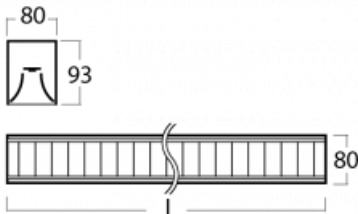

# Lina80-S

11S-531M-20GGE/830, B

**EPD<sup>®</sup>**

Lina80-S luminaires are available in recessed, surface, suspended or wall mounted versions, including the illuminated corner segments. Lina80-S system luminaire can be used to create different shapes or long lines, with special joints that prevent any light to shine through, creating thus a seamless visual effect, suitable for small offices as well as big halls.

**Technical drawing**

Type of installation	Suspended
Light distribution	Direct-indirect
Luminaire shape	Linear
Colour of the luminaires	Black
Material	Aluminium
Lifetime	L90/B50 50 000 hours
Warranty	5 years
Description of luminaires	Luminaire suspended
Dimensions (l × w × h mm)	1127 mm × 80 mm × 93 mm
Light source	LED MODUL
DIR optical system	Matt parabolic louvre
INDIR optical system	Opal cover
Luminous flux*	5270 lm
Colour Temperature	3000 K warm white
Luminous efficacy	112 lm/W
MacAdam Light source	2
Colour rendering index	80
UGR max. X=4H Y=8H, ρ=70,50,20	17.1