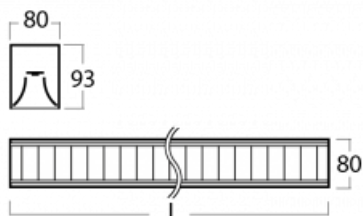

Luminaire

Lina80-S

11S-531M-20GEE/840, W

EPD®

Lina80-S luminaires are available in recessed, surface, suspended or wall mounted versions, including the illuminated corner segments. Lina80-S system luminaire can be used to create different shapes or long lines, with special joints that prevent any light to shine through, creating thus a seamless visual effect, suitable for small offices as well as big halls.

Technical drawing

Type of installation	Suspended
Light distribution	Direct-indirect
Luminaire shape	Linear
Colour of the luminaires	White
Material	Aluminium
Lifetime	L90/B50 50 000 hours
Warranty	5 years
Description of luminaires	Luminaire suspended
Dimensions (l × w × h mm)	1127 mm × 80 mm × 93 mm
Light source	LED MODUL
DIR optical system	Matt parabolic louvre
INDIR optical system	Opal cover
Luminous flux*	4110 lm
Colour Temperature	4000 K cool white
Luminous efficacy	123 lm/W
MacAdam Light source	2
Colour rendering index	80
UGR max. X=4H Y=8H, ρ=70,50,20	16.3

00-00355, W
 cable 5x0,75 2000mm,
 white

00-00356, W
 cable 5x0,75 4000mm,
 white

00-00358, W
 cable 3x0,75 4000mm,
 white

00-00360, W
 cable 3x0,75 6000mm,
 white

00-00363, K
 cable 5x1,5 2000mm

00-00364, K
 cable 5x1,5 4000mm