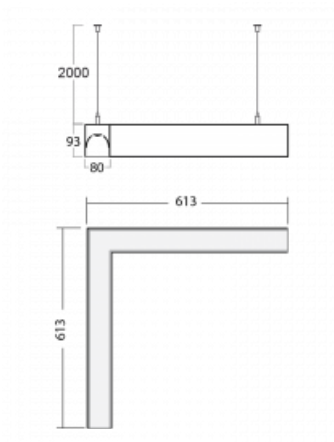

Luminaire

Lina80-S

11S-521K-20GHE/840, W

EPD®

Lina80-S luminaires are available in recessed, surface, suspended or wall mounted versions, including the illuminated corner segments. Lina80-S system luminaire can be used to create different shapes or long lines, with special joints that prevent any light to shine through, creating thus a seamless visual effect, suitable for small offices as well as big halls.

Technical drawing

Type of installation	Suspended
Light distribution	Direct-indirect
Luminaire shape	Corner
Colour of the luminaires	White
Material	Aluminium
Lifetime	L90/B50 50 000 hours
Warranty	5 years
Description of luminaires	Luminaire suspended
Dimensions (l × w × h mm)	613 mm × 613 mm × 93 mm
Light source	LED MODUL
DIR optical system	Opal diffuser
INDIR optical system	Opal cover
Luminous flux*	6200 lm
Colour Temperature	4000 K cool white
Luminous efficacy	123 lm/W
MacAdam Light source	2
Colour rendering index	80
UGR max. X=4H Y=8H, ρ=70,50,20	23.7

Installation instructions

Photos

Accessories

00-00200, N
straight connector

00-00300, N
wire suspension
2000mm

00-00301, N
wire suspension
4000mm

00-00302, N
wire suspension
6000mm

00-00352, W
cable 3x0,75 2000mm,
white

00-00355, W
cable 5x0,75 2000mm,
white

00-00356, W
cable 5x0,75 4000mm,
white

00-00358, W
cable 3x0,75 4000mm,
white

00-00360, W
cable 3x0,75 6000mm,
white

00-00363, K
cable 5x1,5 2000mm

00-00364, K
cable 5x1,5 4000mm