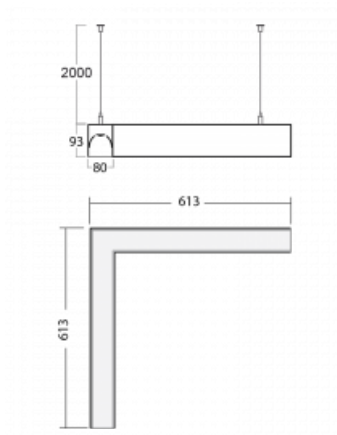

Luminaire

Lina80-S

11S-521K-20GHD/840, S

EPD®

Lina80-S luminaires are available in recessed, surface, suspended or wall mounted versions, including the illuminated corner segments. Lina80-S system luminaire can be used to create different shapes or long lines, with special joints that prevent any light to shine through, creating thus a seamless visual effect, suitable for small offices as well as big halls.

Technical drawing

| | |
|-----------------------------------|-------------------------|
| Type of installation | Suspended |
| Light distribution | Direct-indirect |
| Luminaire shape | Corner |
| Colour of the luminaires | Silver |
| Material | Aluminium |
| Lifetime | L90/B50 50 000 hours |
| Warranty | 5 years |
| Description of luminaires | Luminaire suspended |
| Dimensions | 613 mm × 613 mm × 93 mm |
| Light source | LED MODUL |
| Type of optical system | Opal diffuser |
| Luminous flux* | 6200 lm |
| Colour Temperature | 4000 K cool white |
| Luminous efficacy | 123 lm/W |
| MacAdam Light source | 2 |
| Colour rendering index | 80 |
| UGR max. X=4H Y=8H, ρ=70,50,20 | 23.7 |

Installation instructions

Photos

Accessories

00-00200, N
 straight connector

00-00300, N
 wire suspension
 2000mm

00-00301, N
 wire suspension
 4000mm

00-00302, N
 wire suspension
 6000mm

00-00355, K
 cable 5x0,75 2000mm

00-00356, K
 cable 5x0,75 4000mm

00-00363, K
 cable 5x1,5 2000mm

00-00364, K
 cable 5x1,5 4000mm

00-00365, K
 cable 5x1,5 6000mm

00-00366, K
 cable 7x0,75 2000mm

00-00367, K
 cable 7x0,75 4000mm

00-00368, K
 cable 7x0,75 6000mm