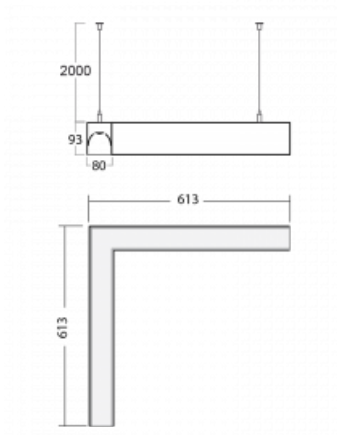

Luminaire

Lina80-S

11S-521K-20GGD/840, W

Lina80-S luminaires are available in recessed, surface, suspended or wall mounted versions, including the illuminated corner segments. Lina80-S system luminaire can be used to create different shapes or long lines, with special joints that prevent any light to shine through, creating thus a seamless visual effect, suitable for small offices as well as big halls.

Technical drawing

Type of installation	Suspended
Light distribution	Direct-indirect
Luminaire shape	Corner
Colour of the luminaires	White
Material	Aluminium
Lifetime	L90/B50 50 000 hours
Warranty	5 years
Description of luminaires	Luminaire suspended
Dimensions (l x w x h mm)	613 mm x 613 mm x 93 mm
Weight	5.6 kg
Light source	LED MODUL
DIR optical system	Opal diffuser
INDIR optical system	Opal cover
Luminous flux*	4690 lm
Colour Temperature	4000 K cool white
Luminous efficacy	130 lm/W
MacAdam Light source	2
Colour rendering index	80
UGR max. X=4H Y=8H, ρ=70,50,20	22.7

Installation instructions

Photos

Accessories

00-00200, N
 straight connector

00-00300, N
 wire suspension
 2000mm

00-00301, N
 wire suspension
 4000mm

00-00302, N
 wire suspension
 6000mm

00-00355, K
 cable 5x0,75 2000mm,
 transparent

00-00356, K
 cable 5x0,75 4000mm,
 transparent

00-00363, K
 cable 5x1,5 2000mm

00-00364, K
 cable 5x1,5 4000mm

00-00365, K
 cable 5x1,5 6000mm

00-00366, K
 cable 7x0,75 2000mm

00-00367, K
 cable 7x0,75 4000mm