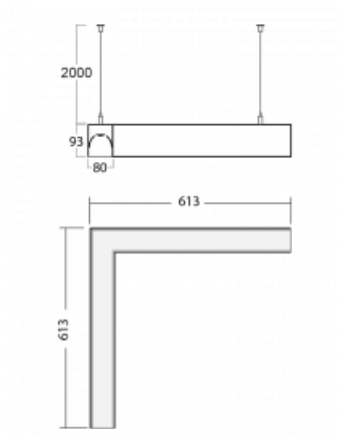

Luminaire

Lina80-S

11S-521K-20GEE/840, W

EPD®

Lina80-S luminaires are available in recessed, surface, suspended or wall mounted versions, including the illuminated corner segments. Lina80-S system luminaire can be used to create different shapes or long lines, with special joints that prevent any light to shine through, creating thus a seamless visual effect, suitable for small offices as well as big halls.

Technical drawing

Type of installation	Suspended
Light distribution	Direct-indirect
Luminaire shape	Corner
Colour of the luminaires	White
Material	Aluminium
Lifetime	L90/B50 50 000 hours
Warranty	5 years
Description of luminaires	Luminaire suspended
Dimensions (l × w × h mm)	613 mm × 613 mm × 93 mm
Light source	LED MODUL
DIR optical system	Opal diffuser
INDIR optical system	Opal cover
Luminous flux*	3050 lm
Colour Temperature	4000 K cool white
Luminous efficacy	139 lm/W
MacAdam Light source	2
Colour rendering index	80
UGR max. X=4H Y=8H, ρ=70,50,20	21.2

Installation instructions

Photos

Accessories

00-00200, N
 straight connector

00-00300, N
 wire suspension
 2000mm

00-00301, N
 wire suspension
 4000mm

00-00302, N
 wire suspension
 6000mm

00-00352, W
 cable 3x0,75 2000mm,
 white

00-00355, W
 cable 5x0,75 2000mm,
 white

00-00356, W
 cable 5x0,75 4000mm,
 white

00-00358, W
 cable 3x0,75 4000mm,
 white

00-00360, W
 cable 3x0,75 6000mm,
 white

00-00363, K
 cable 5x1,5 2000mm

00-00364, K
 cable 5x1,5 4000mm