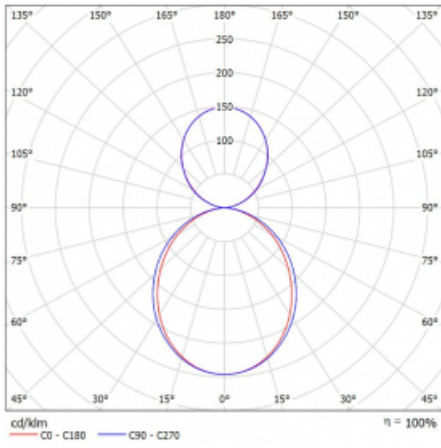

Curve

Luminaire power input* 21.9 W

Connection of the luminaires ON/OFF

Electrical voltage 220-240V

Frequency 50/60Hz

⊕ CE IP 40

*±10 %