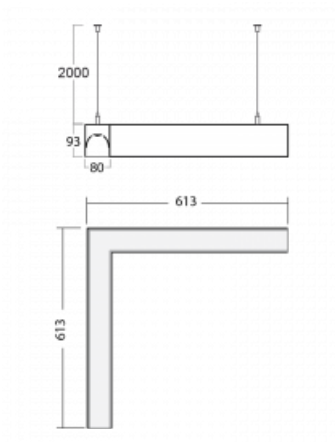

# Lina80-S

11S-521K-20GEE/830, W

EPD®

Lina80-S luminaires are available in recessed, surface, suspended or wall mounted versions, including the illuminated corner segments. Lina80-S system luminaire can be used to create different shapes or long lines, with special joints that prevent any light to shine through, creating thus a seamless visual effect, suitable for small offices as well as big halls.

## Technical drawing

Type of installation	Suspended
Light distribution	Direct-indirect
Luminaire shape	Corner
Colour of the luminaires	White
Material	Aluminium
Lifetime	L90/B50 50 000 hours
Warranty	5 years
Description of luminaires	Luminaire suspended
Dimensions	613 mm × 613 mm × 93 mm
Weight	5 kg
Light source	LED MODUL
Type of optical system	Opal diffuser
Luminous flux*	2880 lm
Colour Temperature	3000 K warm white
Luminous efficacy	132 lm/W
MacAdam Light source	2
Colour rendering index	80
UGR max. X=4H Y=8H, $\rho=70,50,20$	20.7

**00-00352, K**  
 cable 3x0,75 2000mm

**00-00355, K**  
 cable 5x0,75 2000mm

**00-00356, K**  
 cable 5x0,75 4000mm

**00-00358, K**  
 cable 3x0,75 4000mm

**00-00360, K**  
 cable 3x0,75 6000mm

**00-00363, K**  
 cable 5x1,5 2000mm